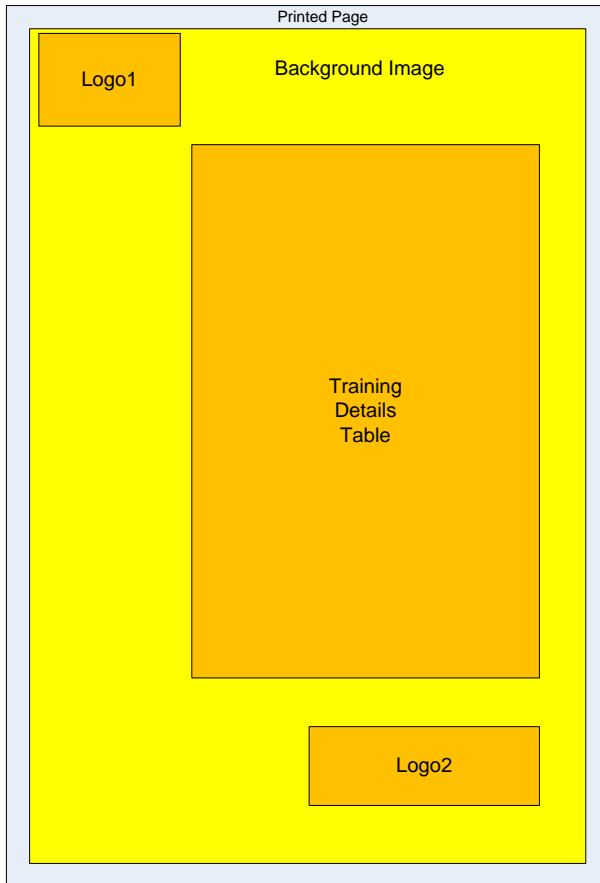

Human Focus International Ltd
Castle Court, 41 London Road
Reigate, Surrey, RH2 9RJ

RoSPA – Badger Background, own font

Extract from 'Certificate Design' document

Page Layout

Table Alignment

Table Layout