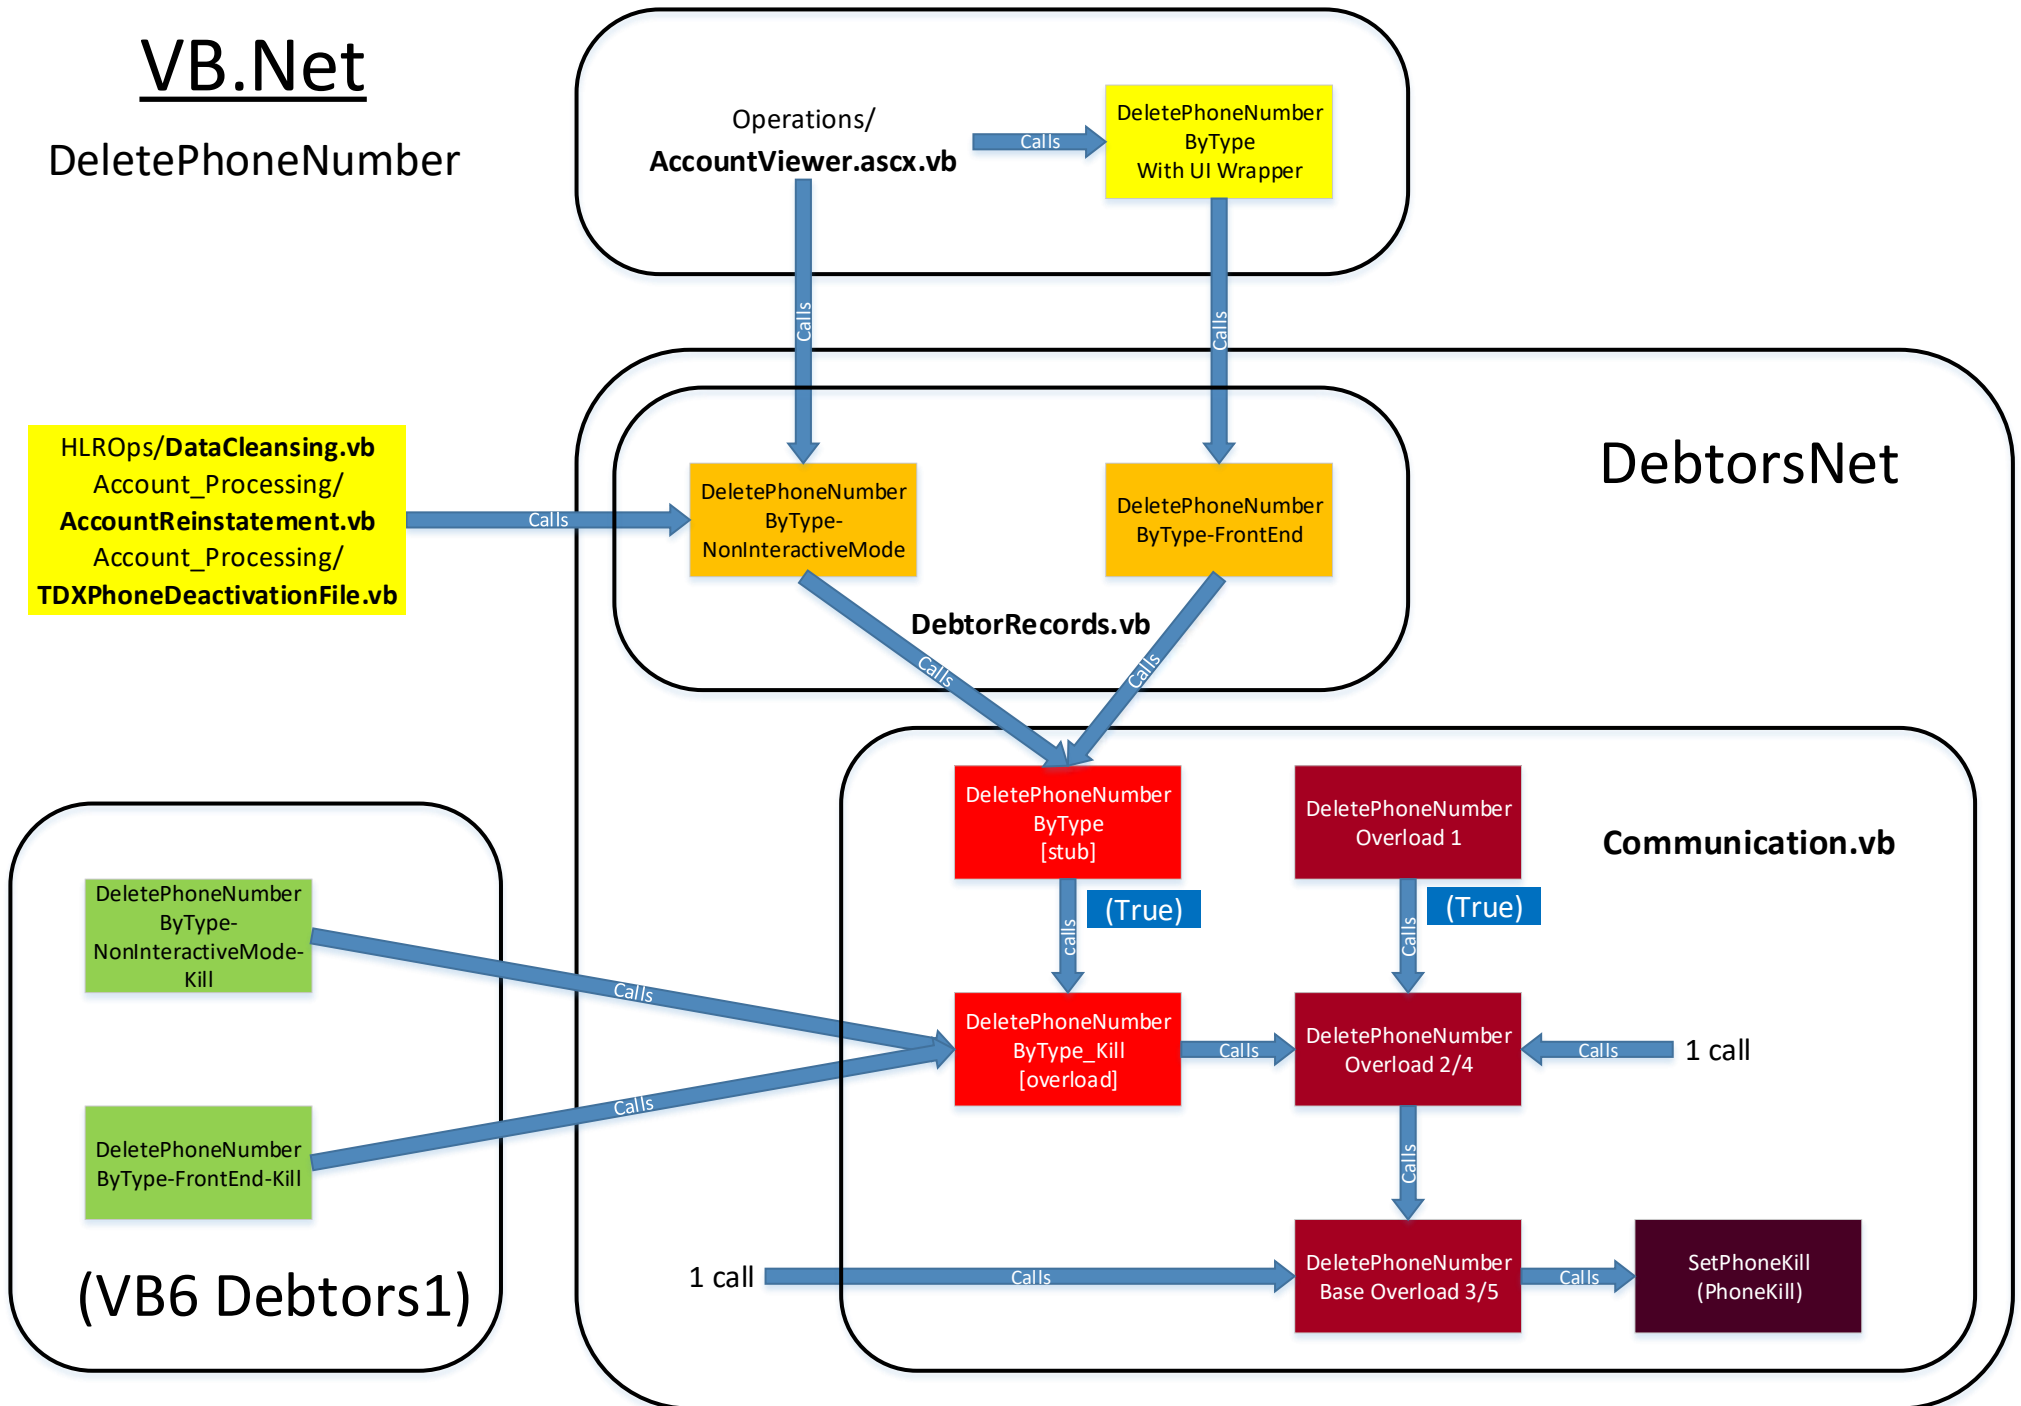

VB.Net

DeletePhoneNumber

BackOffice\DiallerUpdation.frm 4 calls
 Dialler\CallMedia\Upload.frm 4 calls
 ExcellReporting\MDIMain.frm 12 calls

DeletePhoneNumber

VB6

VB.Net

SetKill and derivatives

VB6
SetKill and derivatives