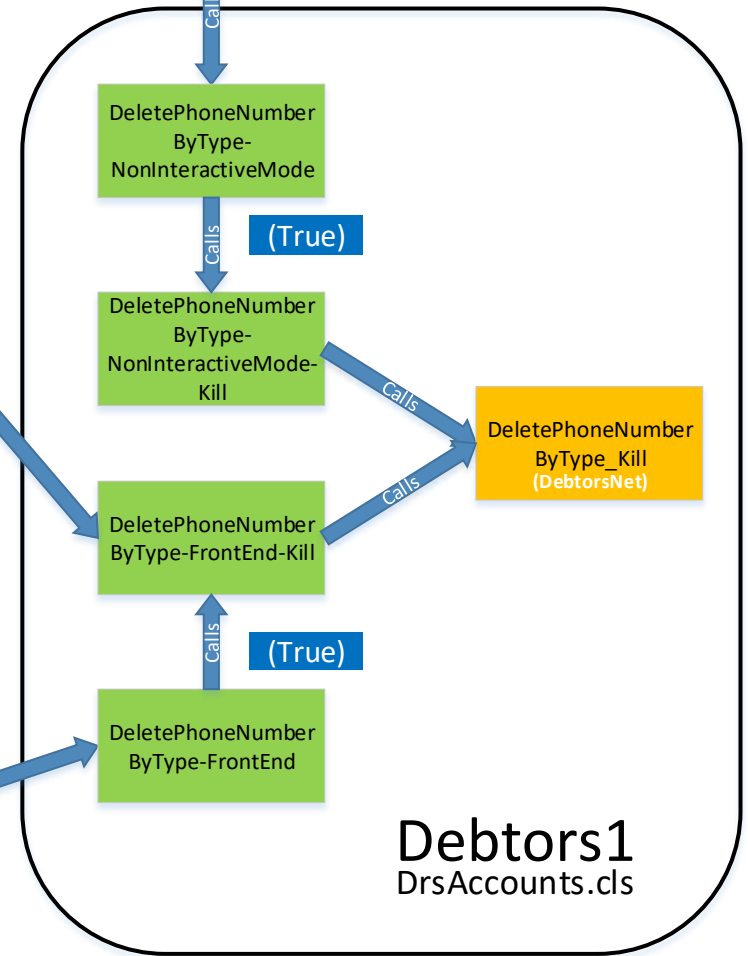

VB.Net

DeletePhoneNumber

BackOffice\DiallerUpdation.frm 4 calls
 Dialler\CallMedia\Upload.frm 4 calls
 ExcellReporting\MDIMain.frm 12 calls

DeletePhoneNumber

VB6

VB.Net

SetKill and derivatives

VB6
SetKill and derivatives